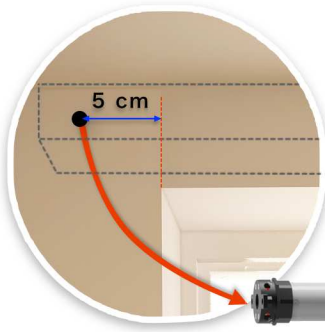

BLINDS MOUNTING CONDITIONS

#1

blinds motors are powered by **230V / 50Hz** voltage
the power cable should be installed in the wall **5 cm** from the window's edge on its left or right side

#3

minimum blinds cassette width is **7 cm** larger than the window recess and **4 cm** wider than blinds fabric for every side of the window

#2

minimum distance from the ceiling to the top edge of the window recess must be bigger than the height of the cassette

the table below shows the cassette sizes depending on the fabric type use and the mounting method

#1

minimum distance from the ceiling to the top edge of the window recess must be bigger than the height of the cassette

the table below shows the cassette sizes depending on the fabric type used and the mounting method