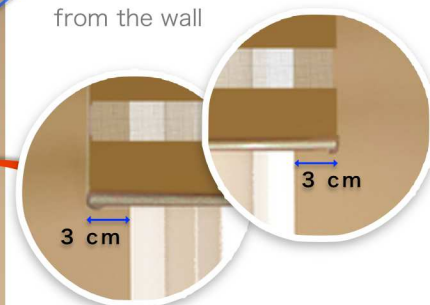

#1

minimum distance from the ceiling to the top edge of the window recess must be bigger than the height of the cassette

the table below shows the cassette sizes depending on the fabric type used and the mounting method

	blinds mounting method	
	to wall	to ceiling
	height / depth of cassette	
fabric blinds	8 cm / 7 cm	7,5 cm / 7,5 cm
day - night blinds	9 cm / 8 cm	8 cm / 9 cm

#2

blinds width (fabric width) is the width of the window recess (in cm) enlarged by a minimum 6 cm - depending on the cassette mounting distance from the wall