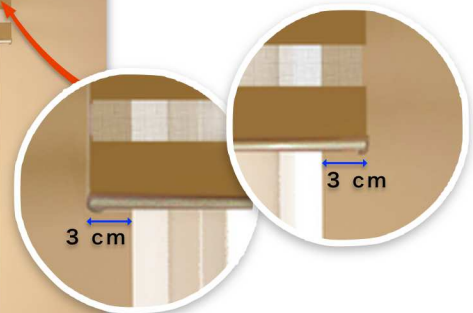

#2

minimum distance from the ceiling to the top edge of the window recess must be bigger than the height of the cassette

the table below shows the cassette sizes depending on the fabric type use and the mounting method

	blinds mounting method	
	to wall	to ceiling
	height / depth of cassette	
fabric blinds	8 cm / 7 cm	7,5 cm / 7,5 cm
day - night blinds	9 cm / 8 cm	8 cm / 9 cm

for individual order we can make bigger size of cassette

#6

minimum blinds fabric width should be wider than the window recess by at least **3 cm** on each side assuming that blinds cassette mounting is directly by the wall

#4

maximum blinds height (fabric length) is **300 cm**