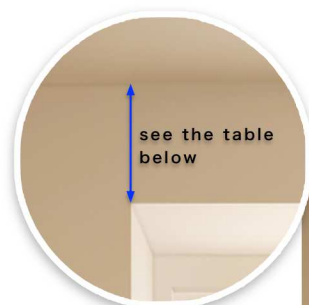

#2

minimum distance from the ceiling to the top edge of the window recess must be bigger than the height of the cassette

the table below shows the cassette sizes depending on the fabric type use and the mounting method

#1

minimum distance from the ceiling to the top edge of the window recess must be bigger than the height of the cassette

the table below shows the cassette sizes depending on the fabric type used and the mounting method