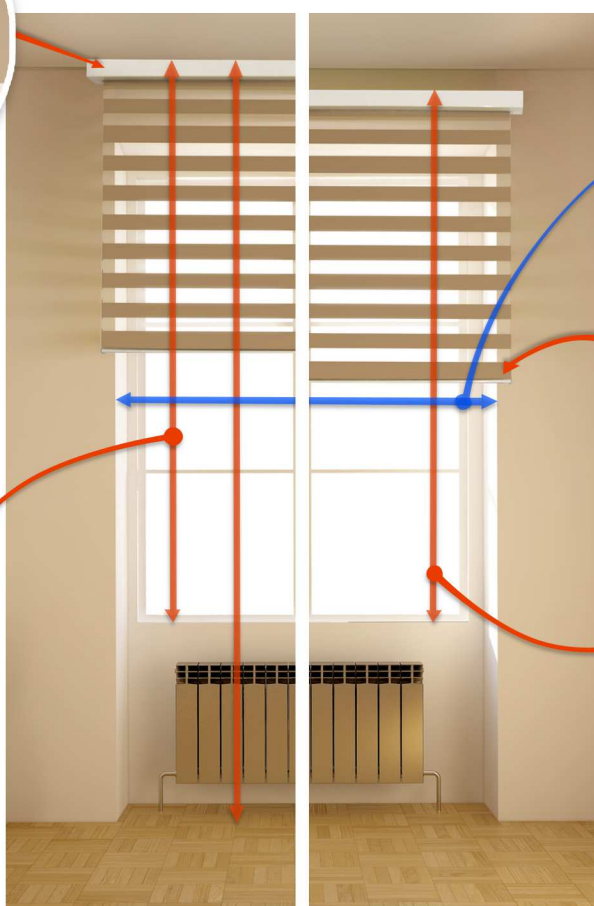

mounting to ceiling   mounting to wall

during making order please provide:

- type of roller blinds: fabric / day - night
- fabric code: eg CARINA 4905
- fabric width in cm.
- fabric length in cm.
- mounting method of the cassette: to the ceiling / wall
- cassette color: white / RAL color code*
- control method: wired / wireless / Fibaro module
- power supply side: left / right **

* cassette color from the RAL palette is possible with extra payment. please contact us

** the side of the power supply (left / right) should be fixed while facing the window