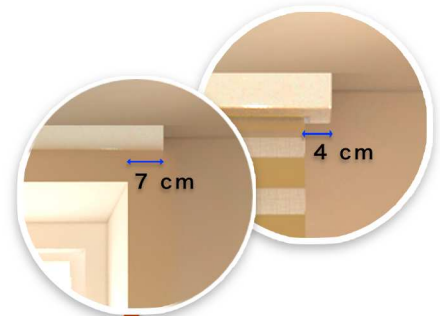

BLINDS MOUNTING CONDITIONS

#1

blinds motors are powered by **230V / 50Hz** voltage
the power cable should be installed in the wall **5 cm** from the window's edge on its left or right side

#3

minimum blinds cassette width is **7 cm** larger than the window recess and **4 cm** wider than blinds fabric for every side of the window

#2

minimum distance from the ceiling to the top edge of the window recess must be bigger than the height of the cassette

the table below shows the cassette sizes depending on the fabric type use and the mounting method

	blinds mounting method	
	to wall	to ceiling
	height / depth of cassette	
fabric blinds	8 cm / 7 cm	7,5 cm / 7,5 cm
day - night blinds	9 cm / 8 cm	8 cm / 9 cm

for individual order we can make bigger size of cassette

#1

minimum distance from the ceiling to the top edge of the window recess must be bigger than the height of the cassette

the table below shows the cassette sizes depending on the fabric type used and the mounting method