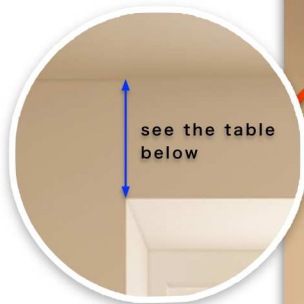

#2

minimum distance from the ceiling to the top edge of the window recess must be bigger than the height of the cassette

the table below shows the cassette sizes depending on the fabric type use and the mounting method

#1

minimum distance from the ceiling to the top edge of the window recess must be bigger than the height of the cassette

the table below shows the cassette sizes depending on the fabric type used and the mounting method